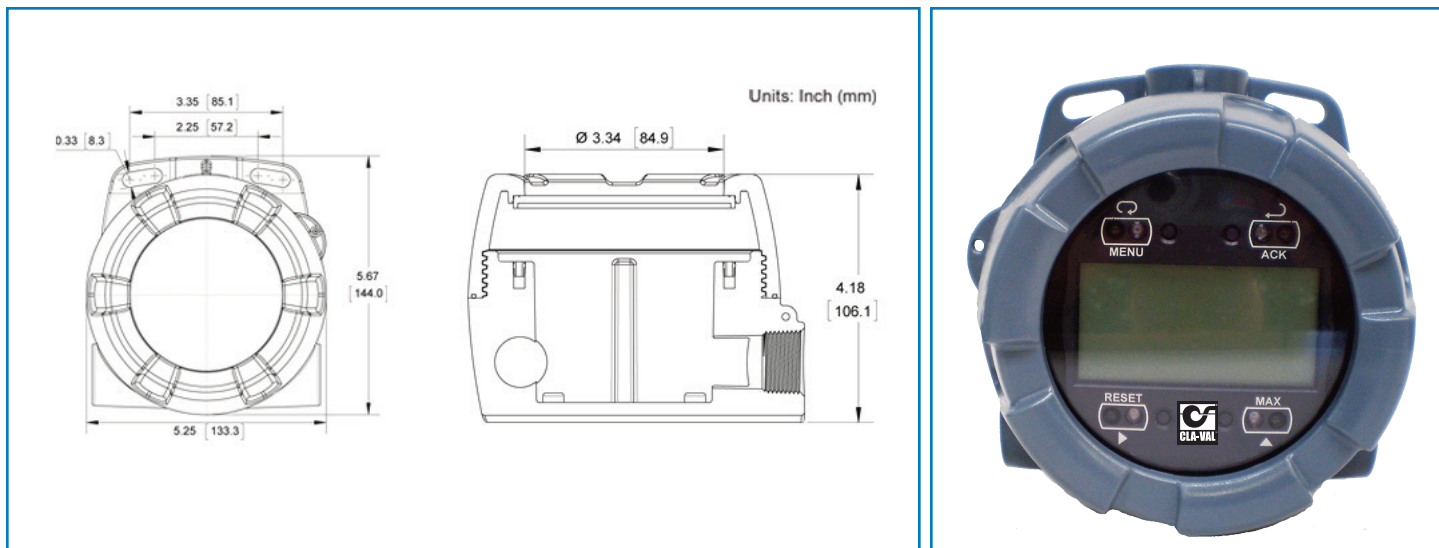

## Cla-Val e-Display

Model X145

- **Displays: Flow Rate, Total, Pressure, Position and mA**
- **IP-65 Submersible**
- **SCADA compatible**
- **Customizable units**
- **Backlight optional**
- **Integral wall-mount hardware included**

Designed to be installed in conduit or wall-mounted, the X145 e-Display is easy to set-up and is ideal for installation with the Cla-Val X144 e-FlowMeter.

The Cla-Val Model X144 e-FlowMeter™ is a vortex shedding insertion flow meter designed to be retrofitted into a Cla-Val Automatic Control Valve to provide accurate flow measurement data without the need to install a separate meter.

## Dimensions