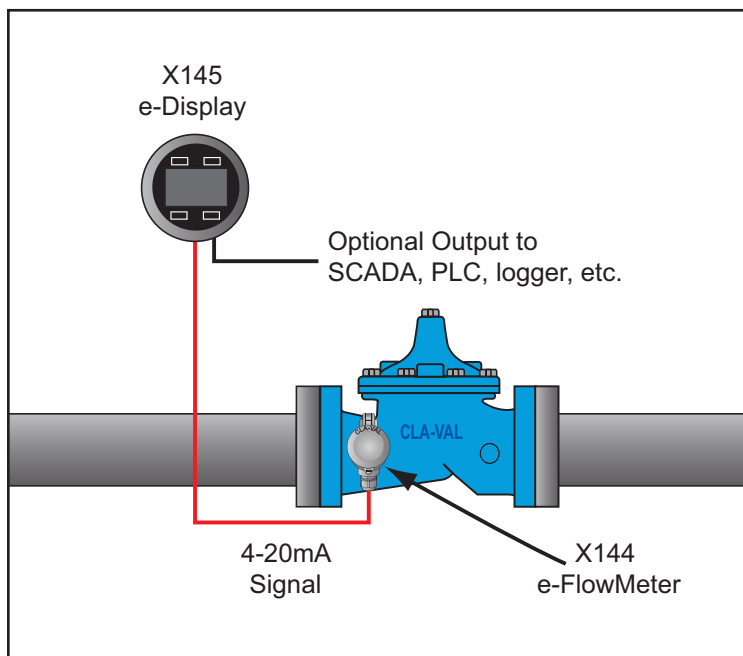

Typical Installation

To learn more about Cla-Val Electronic Products, visit www.cla-val.com