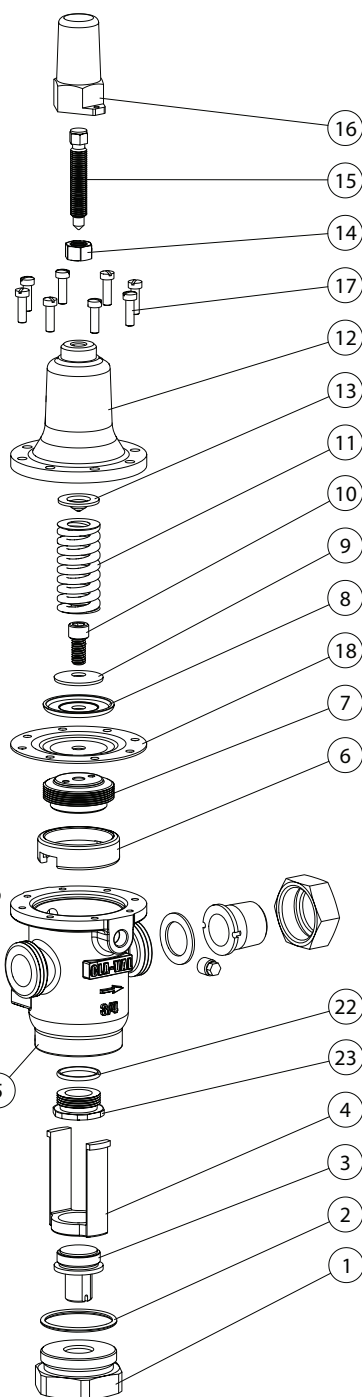

Sizes 1/2", 3/4" & 1"

CRD-L

Direct Acting Pressure Reducing Control

(Bronze Body)

STOCK NO. 1/2" CRDL	SPRING RANGE	APPROXIMATE PSI CHANGE PER TURN OF ADJUSTING SCREW	ITEM 11 "D" LINE SPRING PART NO.	"D" LINE SPRING COLOR	BODY & COVER MATERIAL
21062703F	15-65 PSI	3.5 PSI	20971701A	LIGHT GREEN	BRZ LL.
21062701H	25-100 PSI	6.0 PSI	20957101F	DARK GREEN	
21062702G	80-150 PSI	10 PSI	20957201E	DARK BLUE	
21062707B	125-250 PSI	23 PSI	21080701K	Yellow	
3/4" CRDL					
20935203J	15-65 PSI	3.5 PSI	20971701A	LIGHT GREEN	BRZ LL.
20935201A	25-100 PSI	6.0 PSI	20957101F	DARK GREEN	
20935202K	80-150 PSI	10 PSI	20957201E	DARK BLUE	
20928201F	125-250 PSI	23 PSI	21080701K	Yellow	
1" CRDL					
20938203C	15-65 PSI	3.5 PSI	20971701A	LIGHT GREEN	BRZ LL.
20938201E	25-100 PSI	6.0 PSI	20957101F	DARK GREEN	
20938202D	80-150 PSI	10 PSI	20957201E	DARK BLUE	
20938207J	125-250 PSI	23 PSI	21080701K	Yellow	

Item	Description	Material	Part Number
1	Plug	SS	20927202G
*2	O-Ring	EPDM	01222K
*3	Disc Retainer Assembly	SS/EPDM	20930102B
4	Yoke	SS	20934502K
5	Body 1/2" & 3/4"	BRONZE	20927002J
5	Body 1"	BRONZE	20938102E
6	Yoke Holder Assembly	SS	20956102G
7	Yoke Retainer Assembly	SS	20935002B
8	Washer, Diaphragm, Upper	SS	71891G
9	Washer, Belleville	STEEL	7055007E
10	Screw, Socket Head Cap	SS	6795618F
11	Spring		See Table
12	Cover	BRASS	C2544K
13	Guide, Spring	SS	71881H
14	Nut, Lock	SS	6780106J
15	Screw, Adjusting	SS	20971802J
16	Cap	PLASTIC	67628J
17	Screw	SS	6757822K
*18	Diaphragm	EPDM	C693602K
19	Nut, Union 1/2" & 3/4"	BRASS	20928001H
19	Nut, Union 1"	BRASS	20938501B
*20	Gasket 1/2" & 3/4"	FIBER	20927901A
*20	Gasket 1"	FIBER	20938401C
21	Tail Piece, Union 1/2"	BRONZE	21047801H
21	Tail Piece, Union 3/4"	BRONZE	20928101G
21	Tail Piece, Union 1"	BRONZE	20938301D
*22	O-Ring	EPR	01084D
23	Seat 1/2" & 3/4"	SS	20937102G
23	Seat 1"	SS	20927102J
24	Plug, Pipe	SS	6784710D
25	Nameplate	BR	C002201G
26	Drive Screw, Nameplate	BR/SS	67999D

When ordering parts specify:

- All nameplate data
- Item Description
- Item number

*SUGGESTED REPAIR PARTS -REPAIR KITS

209574245E 1/2" & 3/4"

209574246C 1"